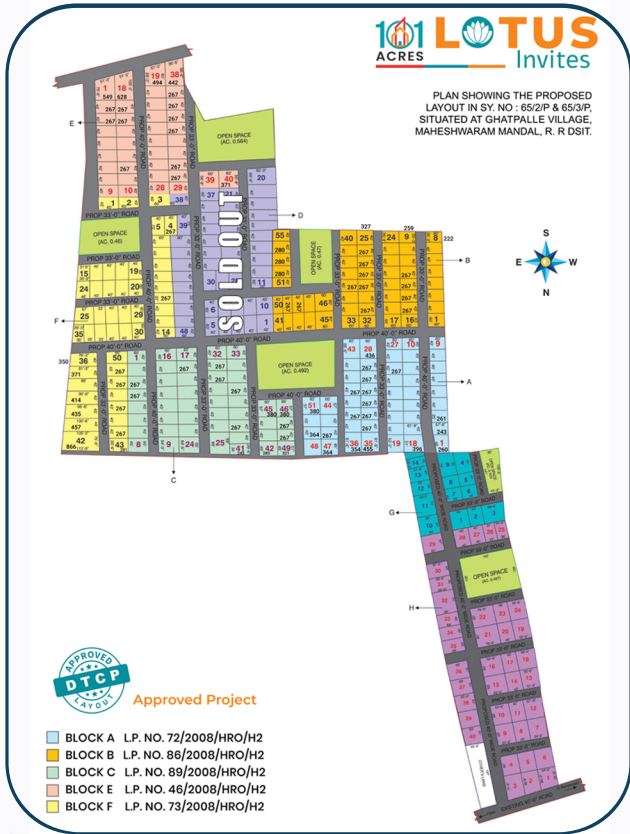

APPROVED LAYOUT

LOCATION PLAN

PROJECT HIGHLIGHTS

- 40 & 33 Ft BT Roads
- Avenue Plantation
- Underground Electricity
- Underground Drainage
- Children Play Area
- Water Harvesting Pits
- Club House
- Entrance Arch
- Street Lights
- Over Head Water Tank
- 24hr Security
- 100% Vaastu

LOCATION HIGHLIGHTS

- Beside Electronics Hardware Park.
- ESEZ Maheswaram.
- Adjacent to SAMSUNG Electronics.
- WIPRO Electric Appliances.
- MALABAR Gold Mfg. Unit.
- PR Defiance Equipment's.
- Astra Rafael Comm. Systems.
- Nele-Le e-Cycle Pvt. Ltd.
- Cygni Energy Pvt. Ltd.
- Fourth City Cluster
- Very Close to Thukkuguda Exit. No:14
- Very Close to HCL & Videocon.
- Very Close to Ramanuja Statue.
- Very Close to TATA Aerospace Hub,
- Very Close to TCS & Wonderla.
- Very Close to Shamshabad RGI Airport.
- Very Close to Hyderabad Pharma City.
- Very Close to IMARAT (RCI), DRDO.
- Very Close to Agakhan Academy.
- Very Close to Bangalore Highway